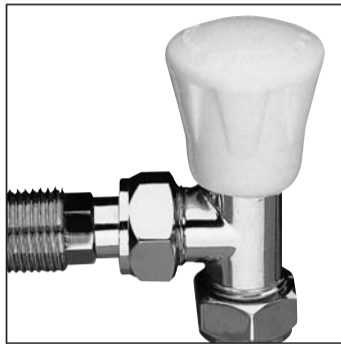

Standard Radiator Valves

MYSON offer a complete range of valve products to complement every type of **MYSON** panel radiator. From the modest but effective **MATCHMATE** to the hand polished elegant decorative range. For full Valves and Controls brochure please telephone Customer Services.

MATCHMATE

The no-nonsense dependable 10bar manual radiator valve.

- Pressure tested in accordance with BS2767
- Available in 8mm, 10mm & 15mm sizes
- Supplied in either Nickel or Brass finish